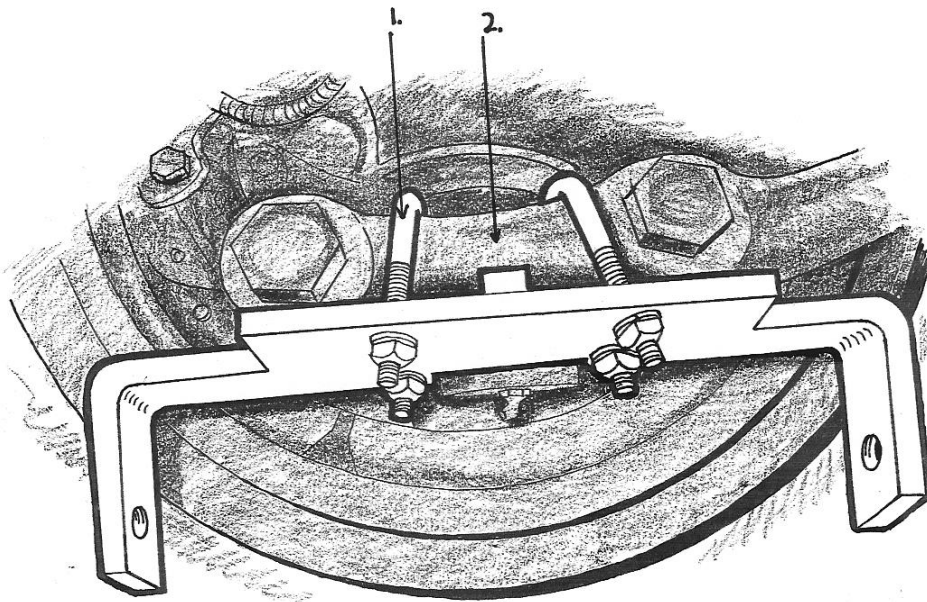

## **STEER SAFE STABILIZERS**

### **INSTALLATION INSTRUCTIONS**

**DC-04 S figure**

**1**

- 1. BE SURE WHEELS ARE IN A STRAIGHT AHEAD POSITION** by measuring from a point that is an equal distance from each wheel.
- 2. Place right hand wheel bracket on passenger side under steering arm** with legs toward wheel.
- 3. Put 3/8 "U" bolts (2) around control arm, start nuts and tighten.**  
(Make sure bracket is not resting on boss).

1. "U" bolt
2. Steering arm