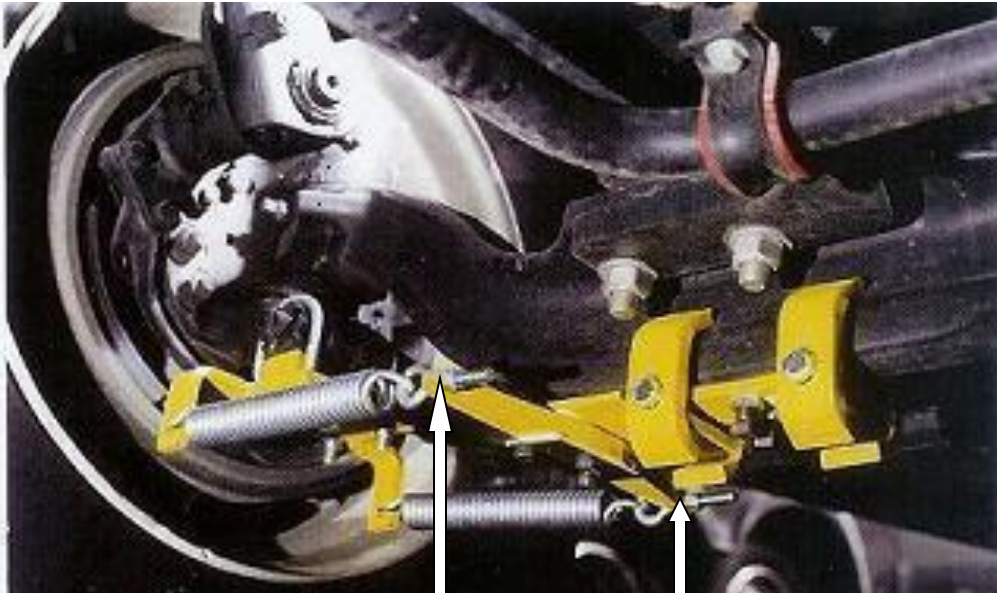

## **STEER SAFE STABILIZERS**

### **ADJUSTMENT INSTRUCTIONS**

1

2

**VIEW FROM FRONT OF VEHICLE**

- 1. IF YOU HAVE A PULL TO THE RIGHT YOU NEED TO LOOSEN THE BACK EYEBOLT ON THE PASSENGER SIDE, AND THE FRONT EYEBOLT ON THE DRIVERS SIDE. START WITH ONE COMPLETE TURN ON BOTH SIDE ,THEN YOU CAN ADJUST ACCORDINGLY**
- 2. IF THE PULL IS TO THE LEFT YOU NEED TO LOOSEN THE BACK EYEBOLT ON THE DRIVERS SIDE AND THE FRONT ON THE PASSENGER SIDE. START WITH ON COMPLETE TURN ON BOTH SIDES, THEN YOU CAN ADJUST ACCORDINGLY**